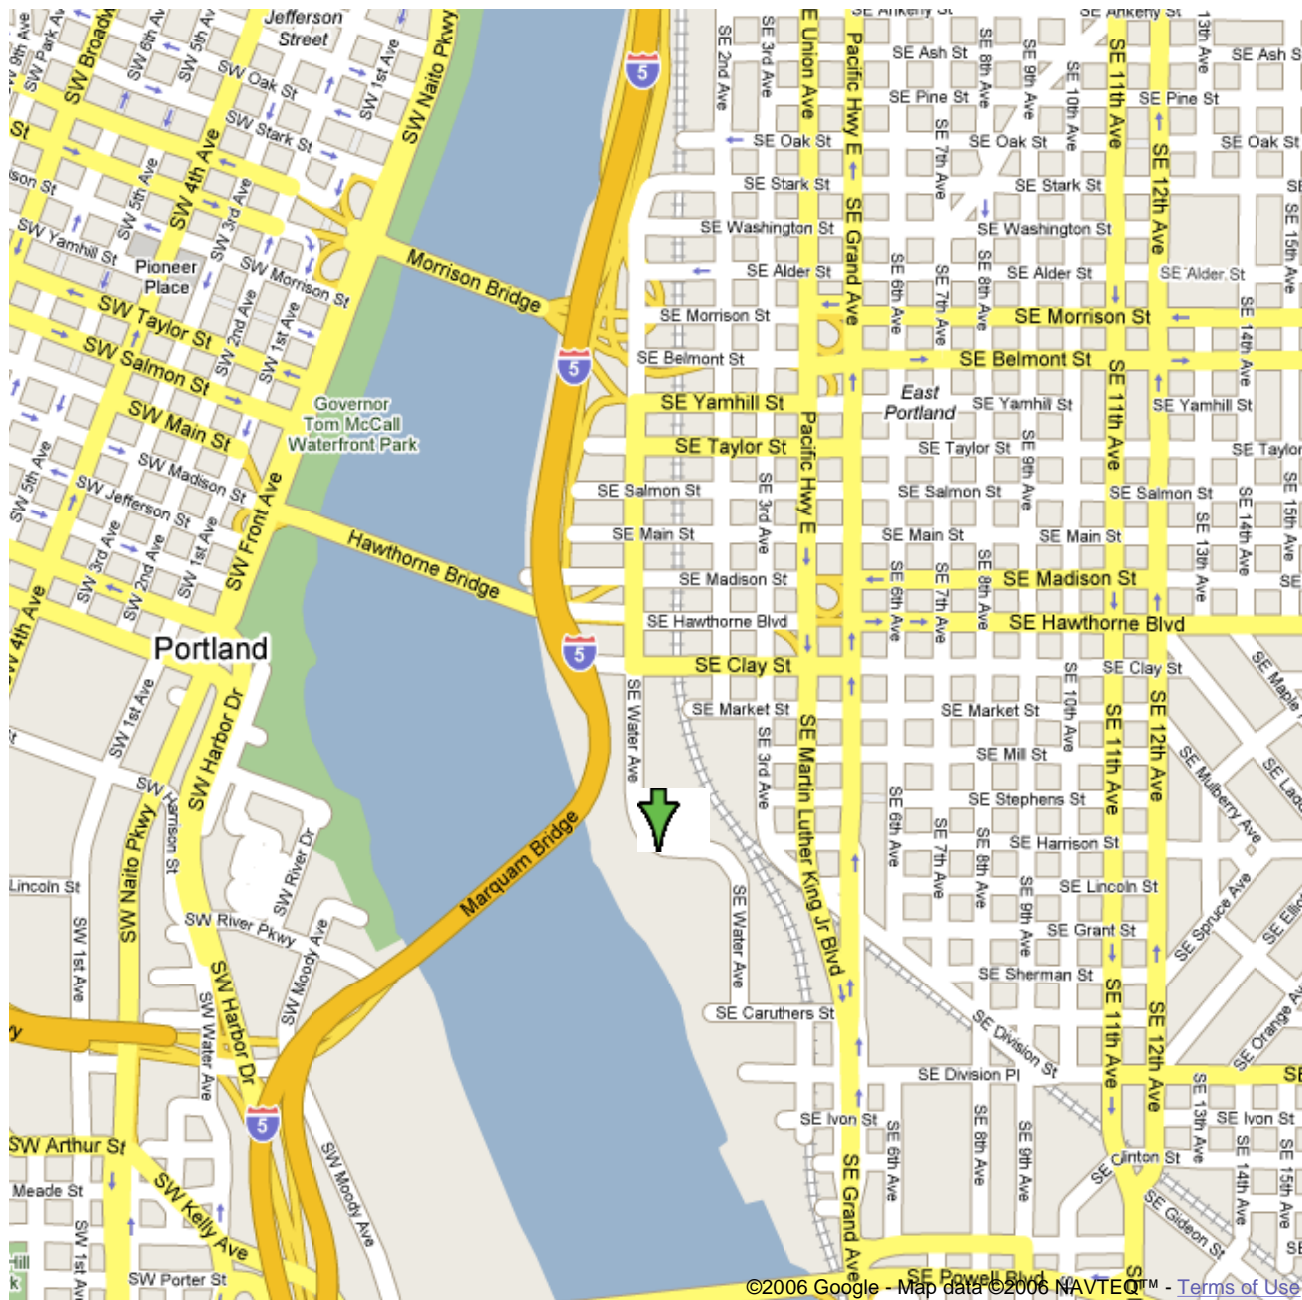

Address **1945 SE Water Ave**
Portland, OR 97214

Notes

Address **1945 SE Water Ave**
Portland, OR 97214

Notes OMSI

©2006 Google - Map data ©2006 NAVTEQ™ - Terms of Use